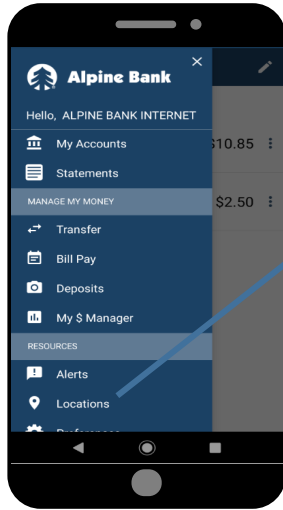

Locations

1. Alpine Bank Locations

Search for an Alpine Bank location by either selecting 'Locations' on the login screen or selecting the  menu icon and choosing 'Locations' from the menu options.

Select 'Allow' to access device.

2. Map and List View

Use the 'Map' view to see the nearest locations to you. Select the desired location for more details and directions. The address and phone number for the location are also provided.

Choose the 'List' view to see a list of the closest Alpine Bank locations and select the desired location to view more details.

Note: The location settings on your mobile device may affect the use of the 'Locations' option in the Alpine Mobile® app.